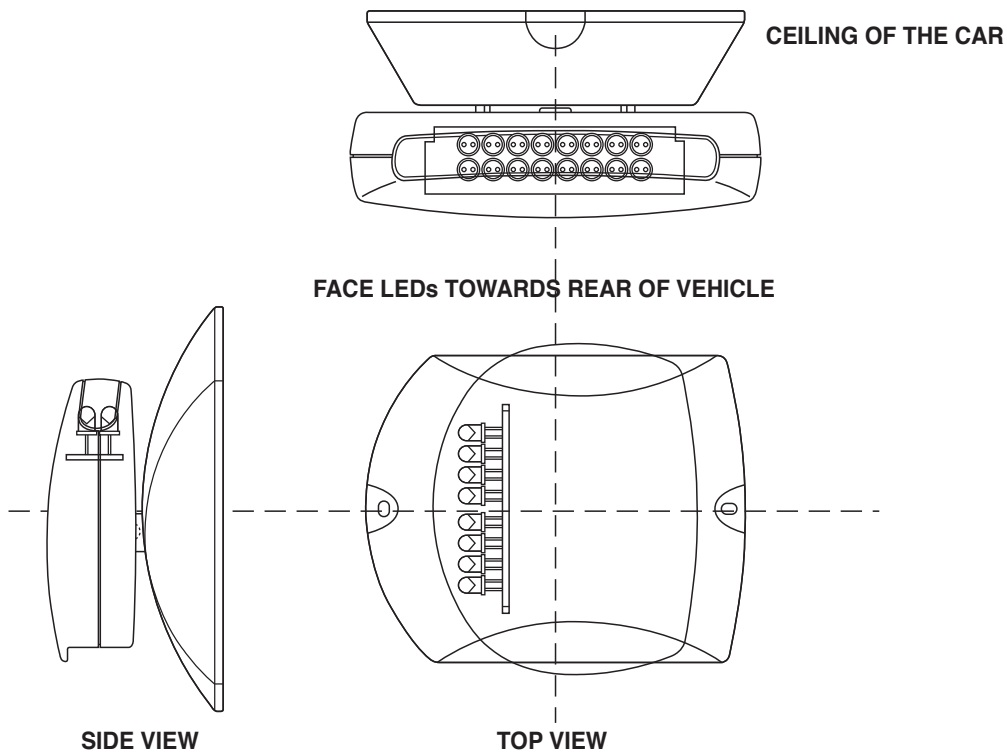

DUAL SOURCE MOBILE WIRELESS HEADPHONE SYSTEM Model SHS-N251

WIRING DIAGRAM

IN-CAR TRANSMITTER

TRANSMITTER POSITIONING DIAGRAM