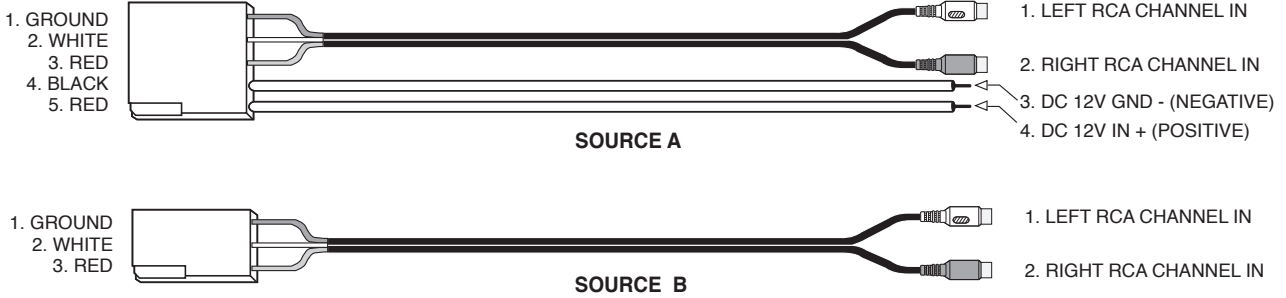

DUAL SOURCE MOBILE WIRELESS HEADPHONE SYSTEM Model SHS-N251

WIRING DIAGRAM

IN-CAR TRANSMITTER

TRANSMITTER POSITIONING DIAGRAM