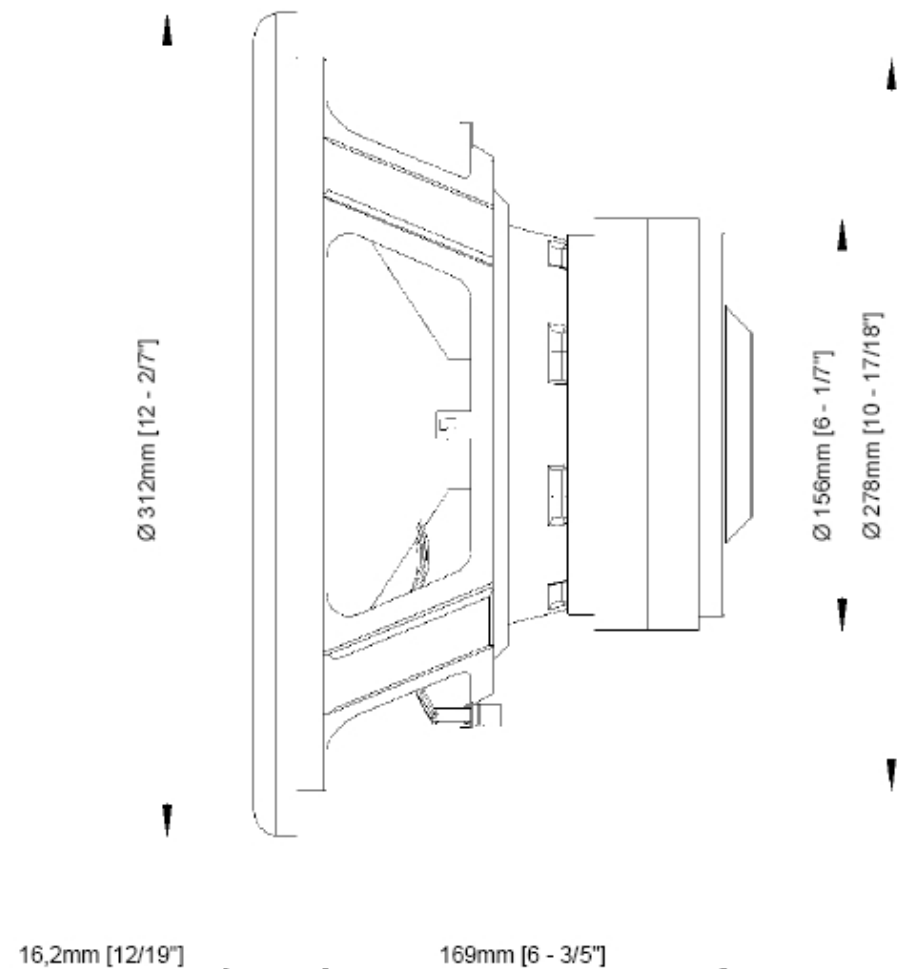

## Alpine – SWE-1243E

280mm [11 - 1/40"]

298mm [11 - 3/4"]

Ø 312mm [12 - 2/7"]

Ø 156mm [6 - 1/7"]

Ø 278mm [10 - 17/18"]

16,2mm [12/19"]

169mm [6 - 3/5"]

**SWE-1243E**