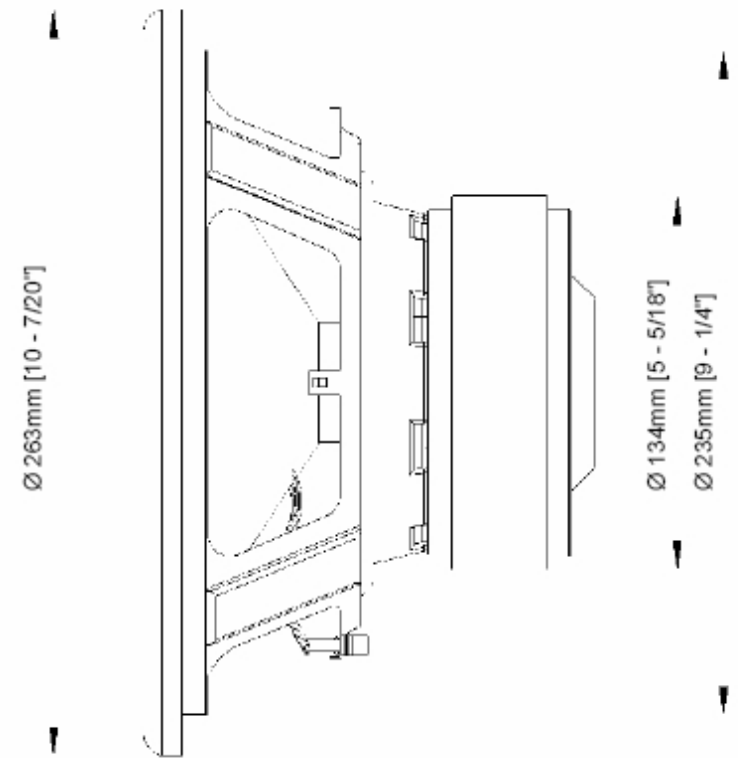

## Alpine – SWE-1043E

235mm [9 - 1/4"]

247mm [9 - 3/4"]

Ø 263mm [10 - 7/20"]

Ø 134mm [5 - 5/18"]

Ø 235mm [9 - 1/4"]

16,5mm [13/20"]

141mm [5 - 5/9"]

**SWE-1043E**